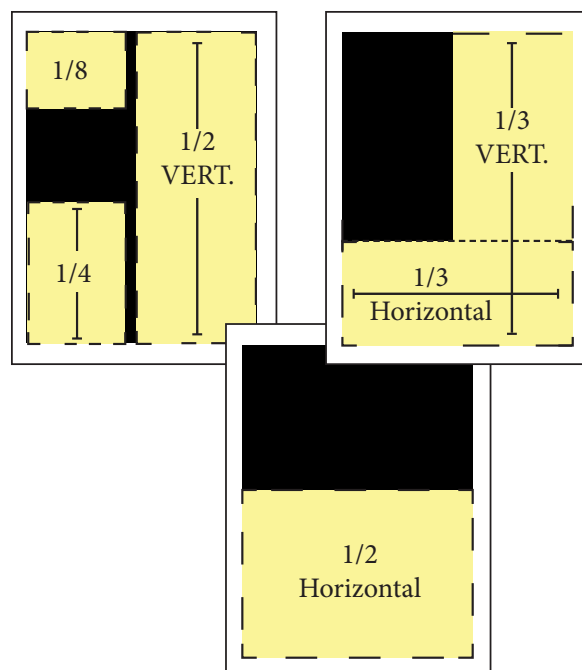

## MONTHLY RATE INFORMATION

	1X	3X	6X	12X
1/8 Page	185	175	160	140
1/4 Page	285	275	260	240
1/3 Page	385	375	360	340
1/2 Page	485	475	460	440
Full page	725	705	685	655
Spread (2 pages)	1500	1425	1350	1200
Inside Front Cover	950	915	880	855
Inside Back Cover	875	855	830	790
Back Cover	1350	1315	1280	1215

## AD SPECIFICATIONS

Ad Size	Width	Height
Full Page Bleed	8.75"	11.125"
Full Page (Trim Size)	8.5"	10.875"
Live Area Not to Exceed	8.0"	10.375"
Full Page (No Bleed)	7.5"	9.875"
1/2 Page Horizontal	7.5"	4.75"
1/2 Page Vertical	3.56"	9.875"
1/3 Page Horizontal	7.5"	3.75"
1/3 Page Vertical	2.5"	9.875"
1/4 Page	3.65"	4.75"
1/8 Page	3.56"	2.25"